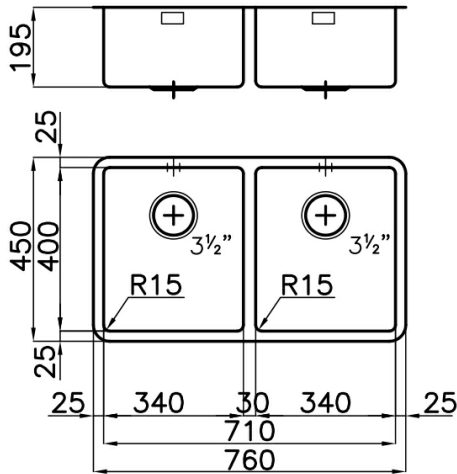

## Product Details

Materials/Finishes	Foster-brushed finish AISI 304 stainless steel
Cabinet	80 cm
Dimensions	760x450 mm
Edge/Installation Type	Undermount (ST)
Cut out	Vedi scheda tecnica
Number of bowls	2 bowls
Bowl dimension	340x400 mm
Waste fitting	3,5" waste
Mixer holes	No standard tap hole
Standard fittings	fixing brackets, gasket, waste fitting, overflow and siphon. Packing: single carton box.

## Features

High thickness

Basket 3,5" waste fitting

Perimetral overflow

Small radius

Dimensions

Cut out drawing

Optional accessories