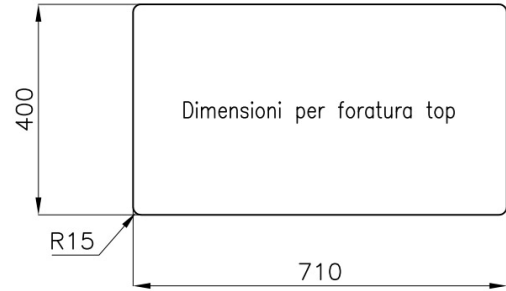

## Product Details

Materials/Finishes	Foster-brushed finish AISI 304 stainless steel
Cabinet	80 cm
Dimensions	760x450 mm
Edge/Installation Type	Undermount (ST)
Cut out	Vedi scheda tecnica
Number of bowls	2 bowls
Bowl dimension	340x400 mm
Waste fitting	3,5" waste
Mixer holes	No standard tap hole
Standard fittings	fixing brackets, gasket, waste fitting, overflow and siphon. Packing: single carton box.

## Features

High thickness

Basket 3,5" waste fitting

Perimetral overflow

Small radius

Dimensions

Cut out drawing

Optional accessories